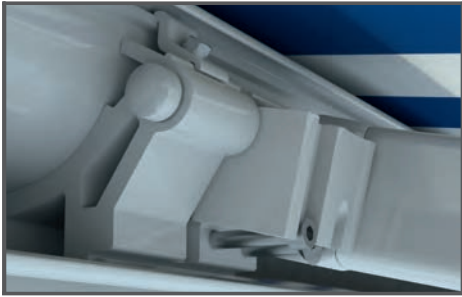

FULL CASSETTE

With a height of just 160 mm and a depth of 249 mm (when the cassette is closed), the MILLENNIUM boasts an extremely compact design. The full cassette, which is closed on all sides, protects the awning against soiling and the effects of the weather.

Arm Bracket ▲

Sturdy arm brackets fitted with a support and high-impact screw guarantee a high level of stability against side winds when the awning is extended.

Spring Tension Arm ▲

Hinged arms with an extremely high spring tension ensure that the awning fabric remains taut.

Fabric Cover Shell ▲

the fabric cover shell offers an elegant solution for concealing the fabric roller.

System

The MILLENNIUM is a durable, high quality awning that meets the highest demands:

- ▶ Fully closed cassette casing that is designed to be self-supporting
- ▶ Front profile with integral rain gutter
- ▶ Rust-free pins, Teflon-coated bearings, stainless steel screws