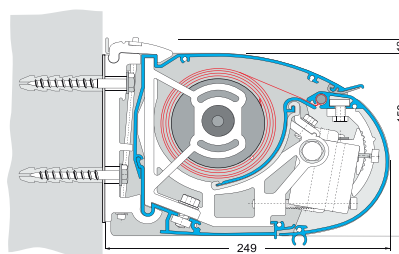

FULL CASSETTE

With a height of just 160 mm and a depth of 249 mm (when the cassette is closed), the MILLENNIUM boasts an extremely compact design. The full cassette, which is closed on all sides, protects the awning against soiling and the effects of the weather.

Options

For even greater comfort you can equip your MILLENNIUM with:

- ▶ Motion Sensor
- ▶ Sun and Wind Sensor
- ▶ Radio Remote Control
- ▶ Remote control LED Light system

Technical Features

TYPE	FULL CASSETTE
WIDTH	MAX. 7,500 mm
PROJECTION (Possible arm Lengths)	1.6 / 2.1 / 2.6 / 3.1 / 3.6 / 4.1 M
<i>Millimetre-accurate manufacture in all intermediate widths!</i>	
Drive	Motor drive (electric motor) crank drive (bevel gear) possible on request (reduced price)
Scope of supply, attachment	- Incl. wall consoles for Concrete B25 C20/25 (for anchor Bolts : FAZ II M 12)

** Combination options and restrictions can be found in the current GS world price list.

Install Variation

Ceiling

Wall

Rafter