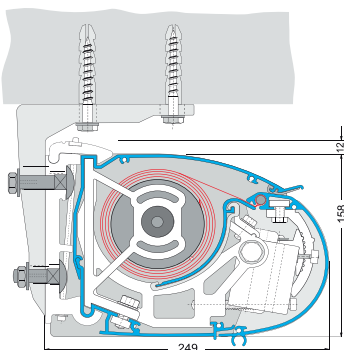

Install Variation

Ceiling