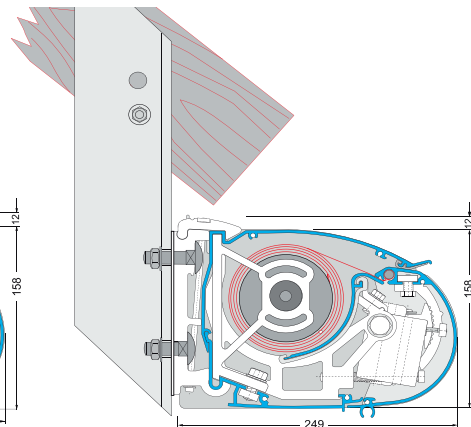

FULL CASSETTE

With a height of just 160 mm and a depth of 249 mm (when the cassette is closed), the MILLENNIUM boasts an extremely compact design. The full cassette, which is closed on all sides, protects the awning against soiling and the effects of the weather.

Options

For even greater comfort you can equip your MILLENNIUM with:

- ▶ Motion Sensor
- ▶ Sun and Wind Sensor
- ▶ Radio Remote Control
- ▶ Remote control LED Light system

Technical Features

TYPE	FULL CASSETTE
WIDTH	MAX. 7,500 mm
PROJECTION (Possible arm Lengths)	1.6 / 2.1 / 2.6 / 3.1 / 3.6 / 4.1 M
<i>Millimetre-accurate manufacture in all intermediate widths!</i>	
Drive	Motor drive (electric motor) crank drive (bevel gear) possible on request (reduced price)
Scope of supply, attachment	- Incl. wall consoles for Concrete B25 C20/25 (for anchor Bolts : FAZ II M 12)

** Combination options and restrictions can be found in the current GS world price list.

Install Variation

Ceiling

Wall

Rafter